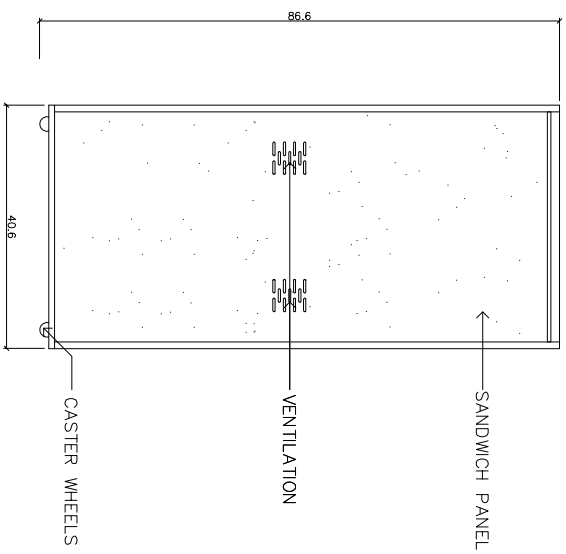

ELEMENT SOLO POD
40.6" X 40.6" X 86.6"

SOLO ROOM

COVER PAGE

SCALE: AS SHOWN

SHEET NO.: **A**

ELEMENT SOLO 3D PERSPECTIVE DRAWING
3D VIEW

SOLO ROOM
3D VIEW
SCALE: AS SHOWN
SHEET NO.: B

ADJUSTABLE TABLE DIMENSIONS

ADJUSTABLE TABLE

NOTE: DRAWING IS NOT TO SCALE
ALL DIMENSIONS ARE IN INCHES

Zen Space

SOLO ROOM
FOLDING FURNITURE
DIMENSIONS

SCALE: AS SHOWN

SHEET NO.: D

DETAILED-ELEVATION LAYOUT

EXTERIOR ELEVATION 1

INTERIOR ELEVATION 2

INTERIOR ELEVATION 3

INTERIOR ELEVATION 4

NOTE: DRAWING IS NOT TO SCALE
ALL DIMENSIONS ARE IN INCHES

ZenSpace

SOLO ROOM

ELEVATIONS

SCALE: AS SHOWN