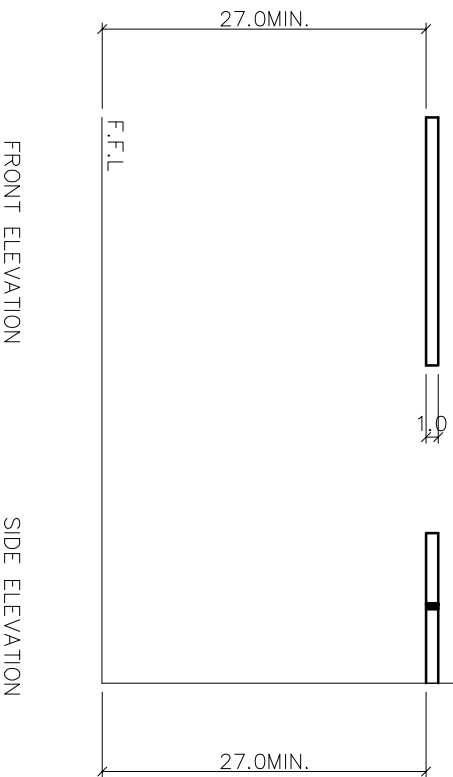

ELEMENT SOLO POD
40.6" X 40.6" X 86.6"

SOLO ROOM

COVER PAGE

SCALE: AS SHOWN

SHEET NO.: **A**

ELEMENT SOLO 3D PERSPECTIVE DRAWING
3D VIEW

SOLO ROOM
3D VIEW
SCALE: AS SHOWN
SHEET NO.: B

ADJUSTABLE TABLE DIMENSIONS

ADJUSTABLE TABLE

NOTE: DRAWING IS NOT TO SCALE
ALL DIMENSIONS ARE IN INCHES

Zen Space

SOLO ROOM
FOLDING FURNITURE
DIMENSIONS

SCALE: AS SHOWN

SHEET NO.: D

DETAILED-ELEVATION LAYOUT

EXTERIOR ELEVATION 1

INTERIOR ELEVATION 2

INTERIOR ELEVATION 3

INTERIOR ELEVATION 4

NOTE: DRAWING IS NOT TO SCALE
ALL DIMENSIONS ARE IN INCHES

ZenSpace

SOLO ROOM

ELEVATIONS

SCALE: AS SHOWN