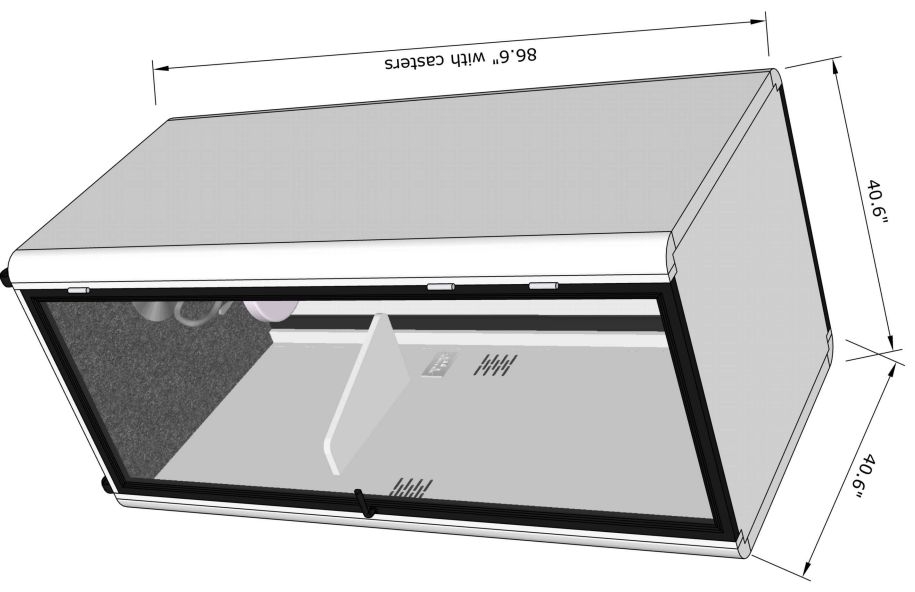

ELEMENT SOLO POD
40.6" X 40.6" X 86.6"

SOLO ROOM

COVER PAGE

SCALE: AS SHOWN

SHEET NO.: **A**

ELEMENT SOLO 3D PERSPECTIVE DRAWING
3D VIEW

SOLO ROOM
3D VIEW
SCALE: AS SHOWN
SHEET NO.: B

ADJUSTABLE TABLE DIMENSIONS

ADJUSTABLE TABLE

NOTE: DRAWING IS NOT TO SCALE
ALL DIMENSIONS ARE IN INCHES

Zen Space

SOLO ROOM
FOLDING FURNITURE
DIMENSIONS

SCALE: AS SHOWN

SHEET NO.: D

DETAILED-ELEVATION LAYOUT

EXTERIOR ELEVATION 1

INTERIOR ELEVATION 2

INTERIOR ELEVATION 3

INTERIOR ELEVATION 4

NOTE: DRAWING IS NOT TO SCALE
ALL DIMENSIONS ARE IN INCHES

ZenSpace

SOLO ROOM

ELEVATIONS

SCALE: AS SHOWN