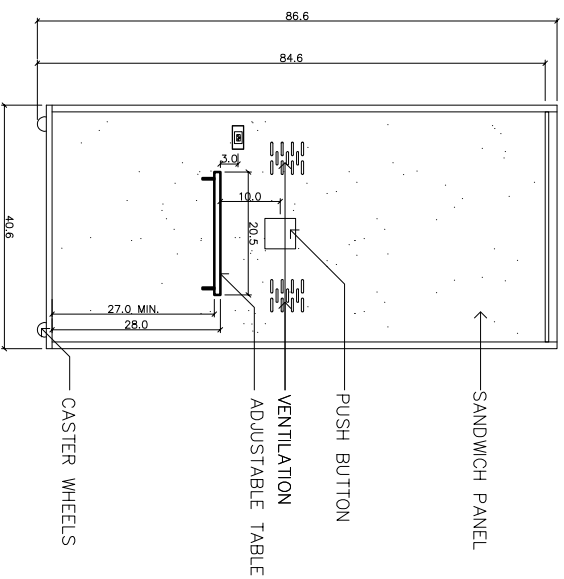

ELEMENT SOLO POD
40.6" X 40.6" X 86.6"

SOLO ROOM

COVER PAGE

SCALE: AS SHOWN

SHEET NO.: **A**

ELEMENT SOLO 3D PERSPECTIVE DRAWING
3D VIEW

SOLO ROOM
3D VIEW
SCALE: AS SHOWN
SHEET NO.: B

ADJUSTABLE TABLE DIMENSIONS

ADJUSTABLE TABLE

NOTE: DRAWING IS NOT TO SCALE
ALL DIMENSIONS ARE IN INCHES

Zen Space

SOLO ROOM
FOLDING FURNITURE
DIMENSIONS

SCALE: AS SHOWN

SHEET NO.: D

DETAILED-ELEVATION LAYOUT

EXTERIOR ELEVATION 1

INTERIOR ELEVATION 2

INTERIOR ELEVATION 3

INTERIOR ELEVATION 4

NOTE: DRAWING IS NOT TO SCALE
ALL DIMENSIONS ARE IN INCHES

ZenSpace

SOLO ROOM

ELEVATIONS

SCALE: AS SHOWN