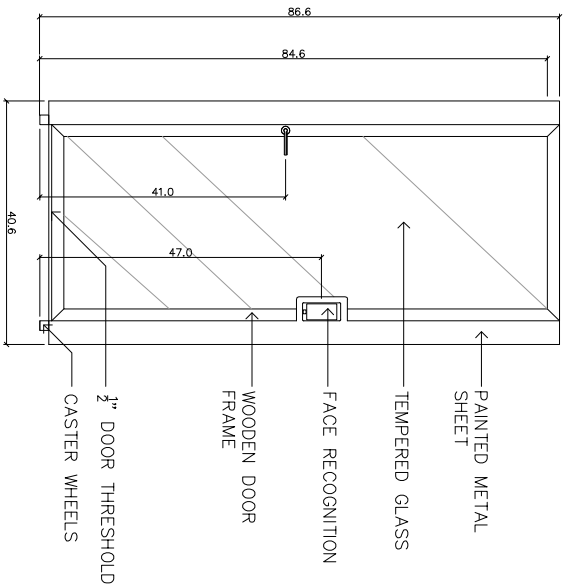

ELEMENT SOLO POD
40.6" X 40.6" X 86.6"

SOLO ROOM

COVER PAGE

SCALE: AS SHOWN

SHEET NO.: **A**

ELEMENT SOLO 3D PERSPECTIVE DRAWING
3D VIEW

SOLO ROOM
3D VIEW
SCALE: AS SHOWN
SHEET NO.: B

ADJUSTABLE TABLE DIMENSIONS

ADJUSTABLE TABLE

NOTE: DRAWING IS NOT TO SCALE
ALL DIMENSIONS ARE IN INCHES

Zen Space

SOLO ROOM
FOLDING FURNITURE
DIMENSIONS

SCALE: AS SHOWN

SHEET NO.: D

DETAILED-ELEVATION LAYOUT

EXTERIOR ELEVATION 1

INTERIOR ELEVATION 2

INTERIOR ELEVATION 3

INTERIOR ELEVATION 4

NOTE: DRAWING IS NOT TO SCALE
ALL DIMENSIONS ARE IN INCHES

ZenSpace

SOLO ROOM

ELEVATIONS

SCALE: AS SHOWN