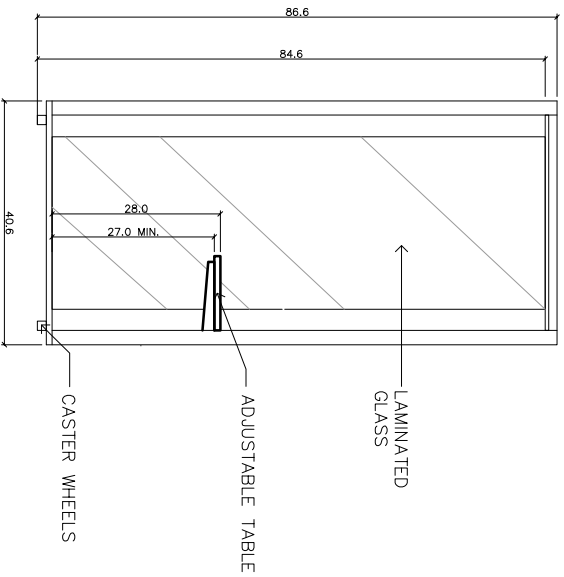

ELEMENT SOLO POD
40.6" X 40.6" X 86.6"

SOLO ROOM

COVER PAGE

SCALE: AS SHOWN

SHEET NO.: **A**

ELEMENT SOLO 3D PERSPECTIVE DRAWING
3D VIEW

SOLO ROOM
3D VIEW
SCALE: AS SHOWN
SHEET NO.: B

ADJUSTABLE TABLE DIMENSIONS

ADJUSTABLE TABLE

NOTE: DRAWING IS NOT TO SCALE
ALL DIMENSIONS ARE IN INCHES

Zen Space

SOLO ROOM
FOLDING FURNITURE
DIMENSIONS

SCALE: AS SHOWN

SHEET NO.: D

DETAILED-ELEVATION LAYOUT

EXTERIOR ELEVATION 1

INTERIOR ELEVATION 2

INTERIOR ELEVATION 3

INTERIOR ELEVATION 4

NOTE: DRAWING IS NOT TO SCALE
ALL DIMENSIONS ARE IN INCHES

ZenSpace

SOLO ROOM

ELEVATIONS

SCALE: AS SHOWN