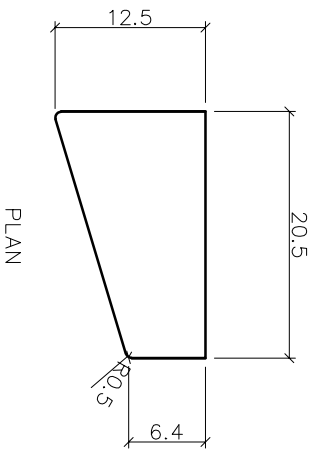

ELEMENT SOLO POD
40.6" X 40.6" X 86.6"

SOLO ROOM

COVER PAGE

SCALE: AS SHOWN

SHEET NO.: **A**

ELEMENT SOLO 3D PERSPECTIVE DRAWING
3D VIEW

SOLO ROOM
3D VIEW
SCALE: AS SHOWN
SHEET NO.: B

ADJUSTABLE TABLE DIMENSIONS

ADJUSTABLE TABLE

NOTE: DRAWING IS NOT TO SCALE
ALL DIMENSIONS ARE IN INCHES

Zen Space

SOLO ROOM
FOLDING FURNITURE
DIMENSIONS

SCALE: AS SHOWN

SHEET NO.: D

DETAILED-ELEVATION LAYOUT

EXTERIOR ELEVATION 1

INTERIOR ELEVATION 2

INTERIOR ELEVATION 3

INTERIOR ELEVATION 4

NOTE: DRAWING IS NOT TO SCALE
ALL DIMENSIONS ARE IN INCHES

ZenSpace

SOLO ROOM

ELEVATIONS

SCALE: AS SHOWN